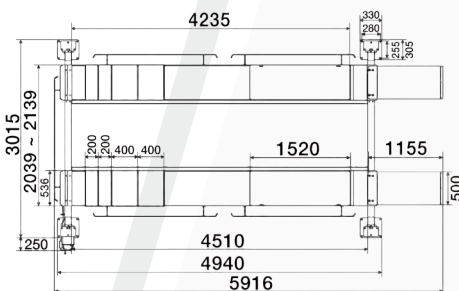

TW445-V

Videos

YouTube

Product video

Assembly video

Dimensions

Minimal wheel base for the alignment: 1600 mm
 Maximum wheel base for the alignment: 3700 mm | Maximum wheel base for the lift: 4320 mm
 Total length of the lift (including ramps): 5867 mm
 Foundation requirement: (L) 5140 mm x (W) 3400 mm x (concrete strength C20/25) 150 mm

Further information to be found at www.twinbusch.de

Technical Data

| | |
|------------------------|-----------------|
| Lifting capacity | 4500 kg |
| Lifting height max. | 1850 mm |
| Runway length | 4510 mm |
| Runway width | 536 mm |
| Drive on height | 126 mm |
| Lifting time (approx.) | 50 sec. |
| Power supply | 400 V / 3 Phase |
| Motor power | 2,2 kW |
| Fusing | 16 A / type C |
| Weight (approx.) | 1400 kg |