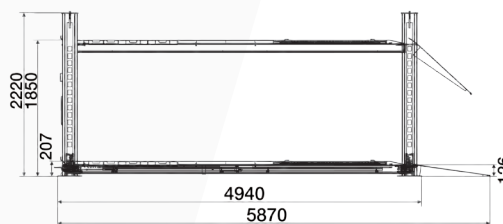

TW445-V

Videos

YouTube

Product video

Assembly video

Dimensions

Minimal wheel base for the alignment: 1600 mm
 Maximum wheel base for the alignment: 3700 mm | Maximum wheel base for the lift: 4320 mm
 Total length of the lift (including ramps): 5867 mm
 Foundation requirement: (L) 5140 mm x (W) 3400 mm x (concrete strength C20/25) 150 mm

Further information to be found at www.twinbusch.de

Technical Data

| | |
|------------------------|-----------------|
| Lifting capacity | 4500 kg |
| Lifting height max. | 1850 mm |
| Runway length | 4510 mm |
| Runway width | 536 mm |
| Drive on height | 126 mm |
| Lifting time (approx.) | 50 sec. |
| Power supply | 400 V / 3 Phase |
| Motor power | 2,2 kW |
| Fusing | 16 A / type C |
| Weight (approx.) | 1400 kg |